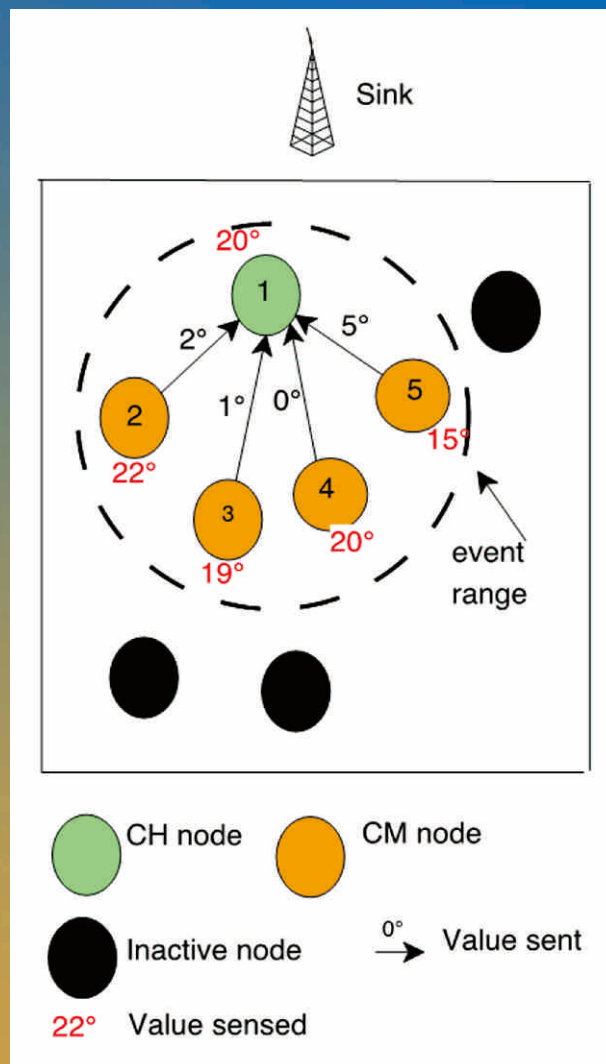

WIRELESS SENSOR NETWORK

Editors-in-Chief: Prof. Kosai Raof Prof. Min Song